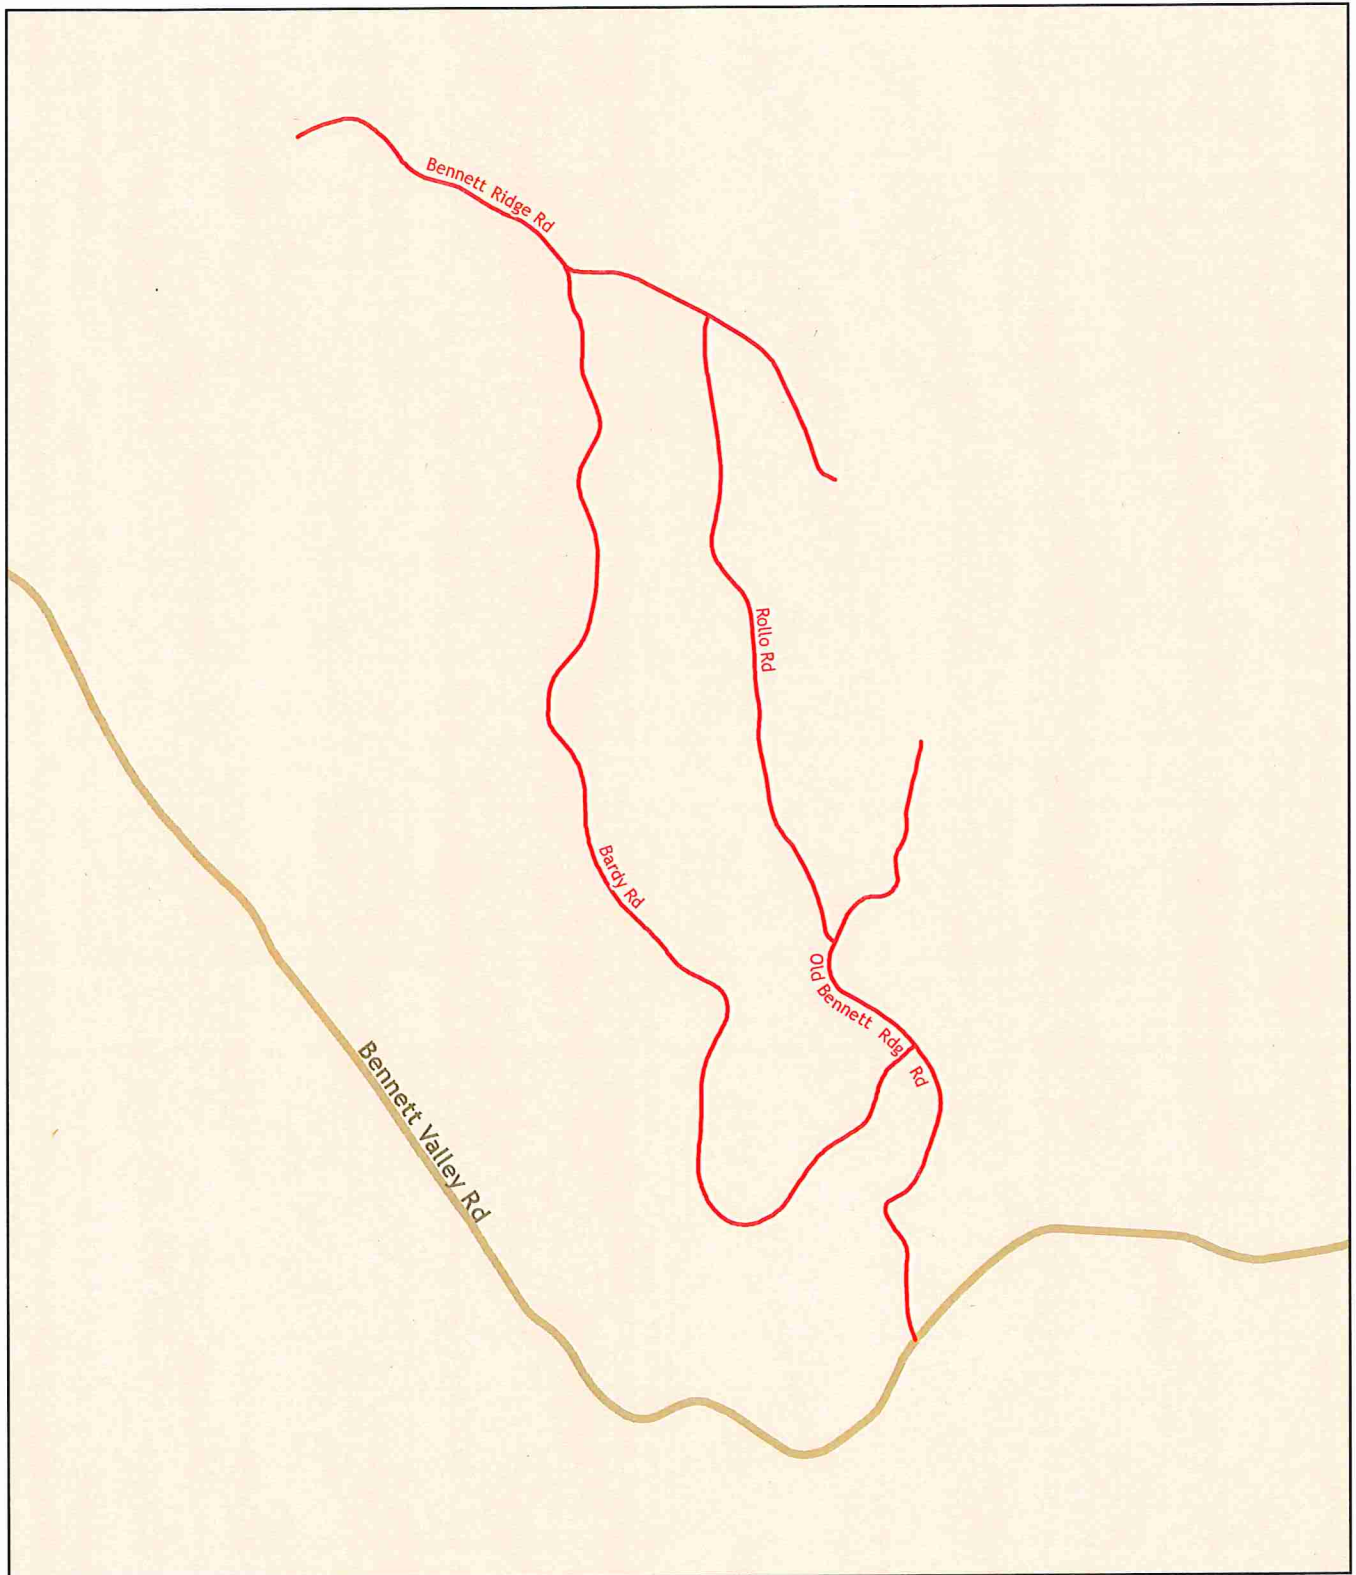

Street Sweeping Areas

Old Bennett Ridge Road

Solid Waste Collection Franchise Agreement
Between the County of Sonoma and
Redwood Empire Disposal Sonoma County, Inc.

0 500 1,000 2,000 Feet

— Street Sweeping Areas