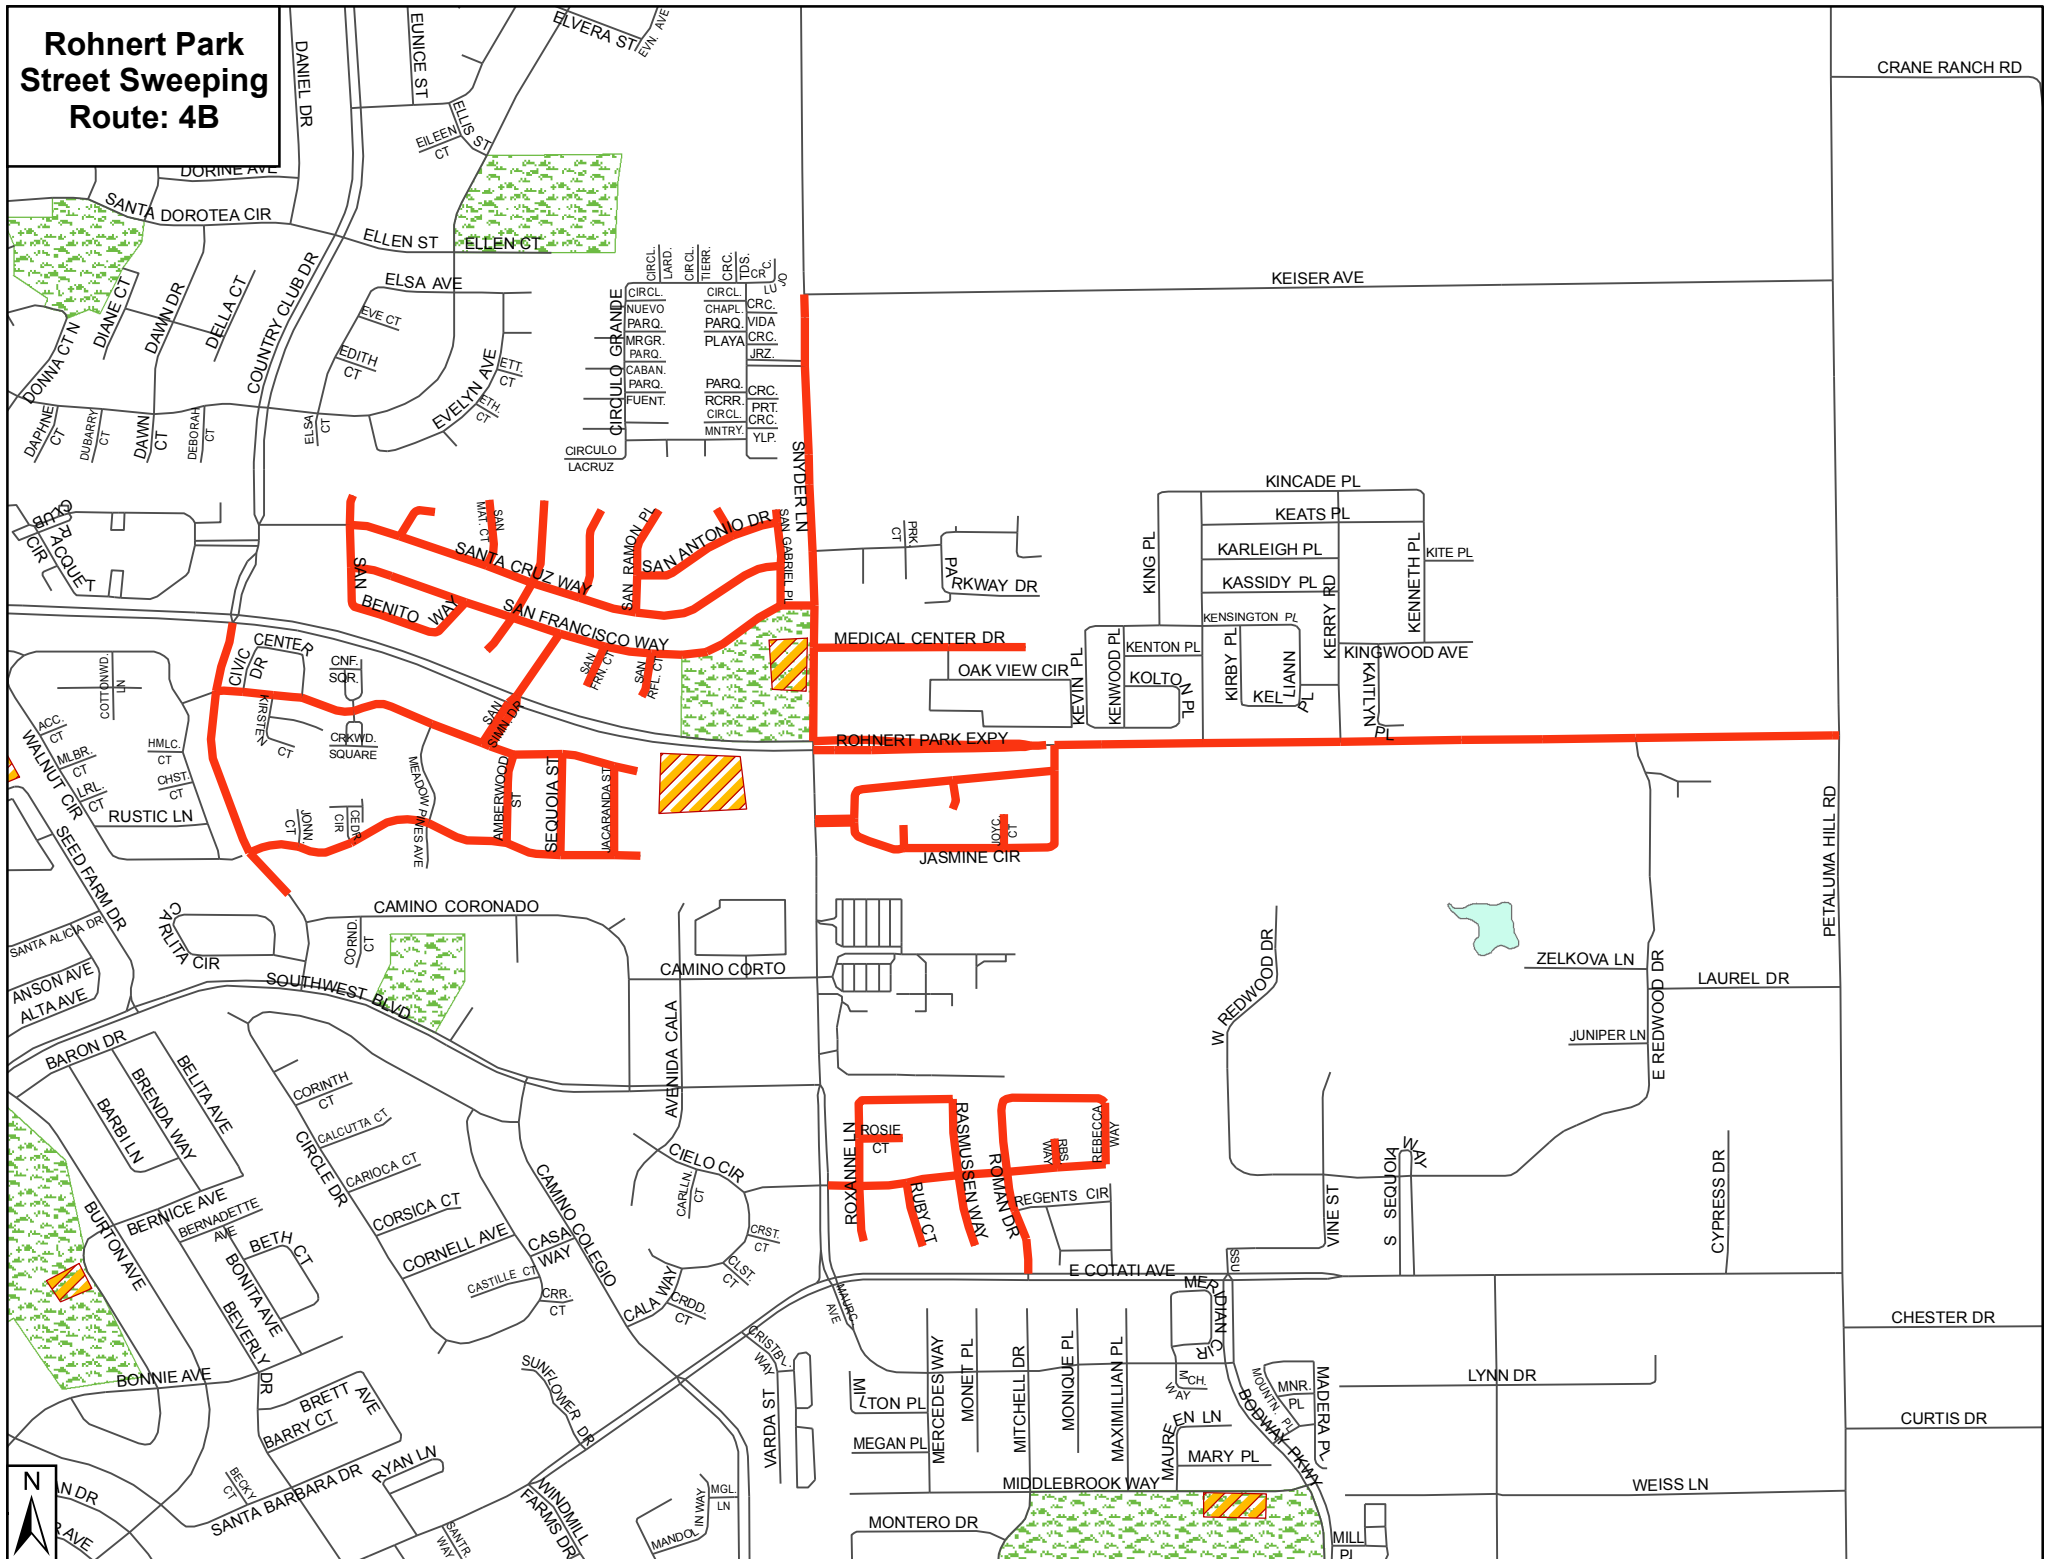

Rohnert Park Street Sweeping Route: 4B

CRANE RANCH RD

KEISER AVE

ROHNERT PARK EXPY

PETALUMA HILL RD

CHESTER DR

CURTIS DR

WEISS LN